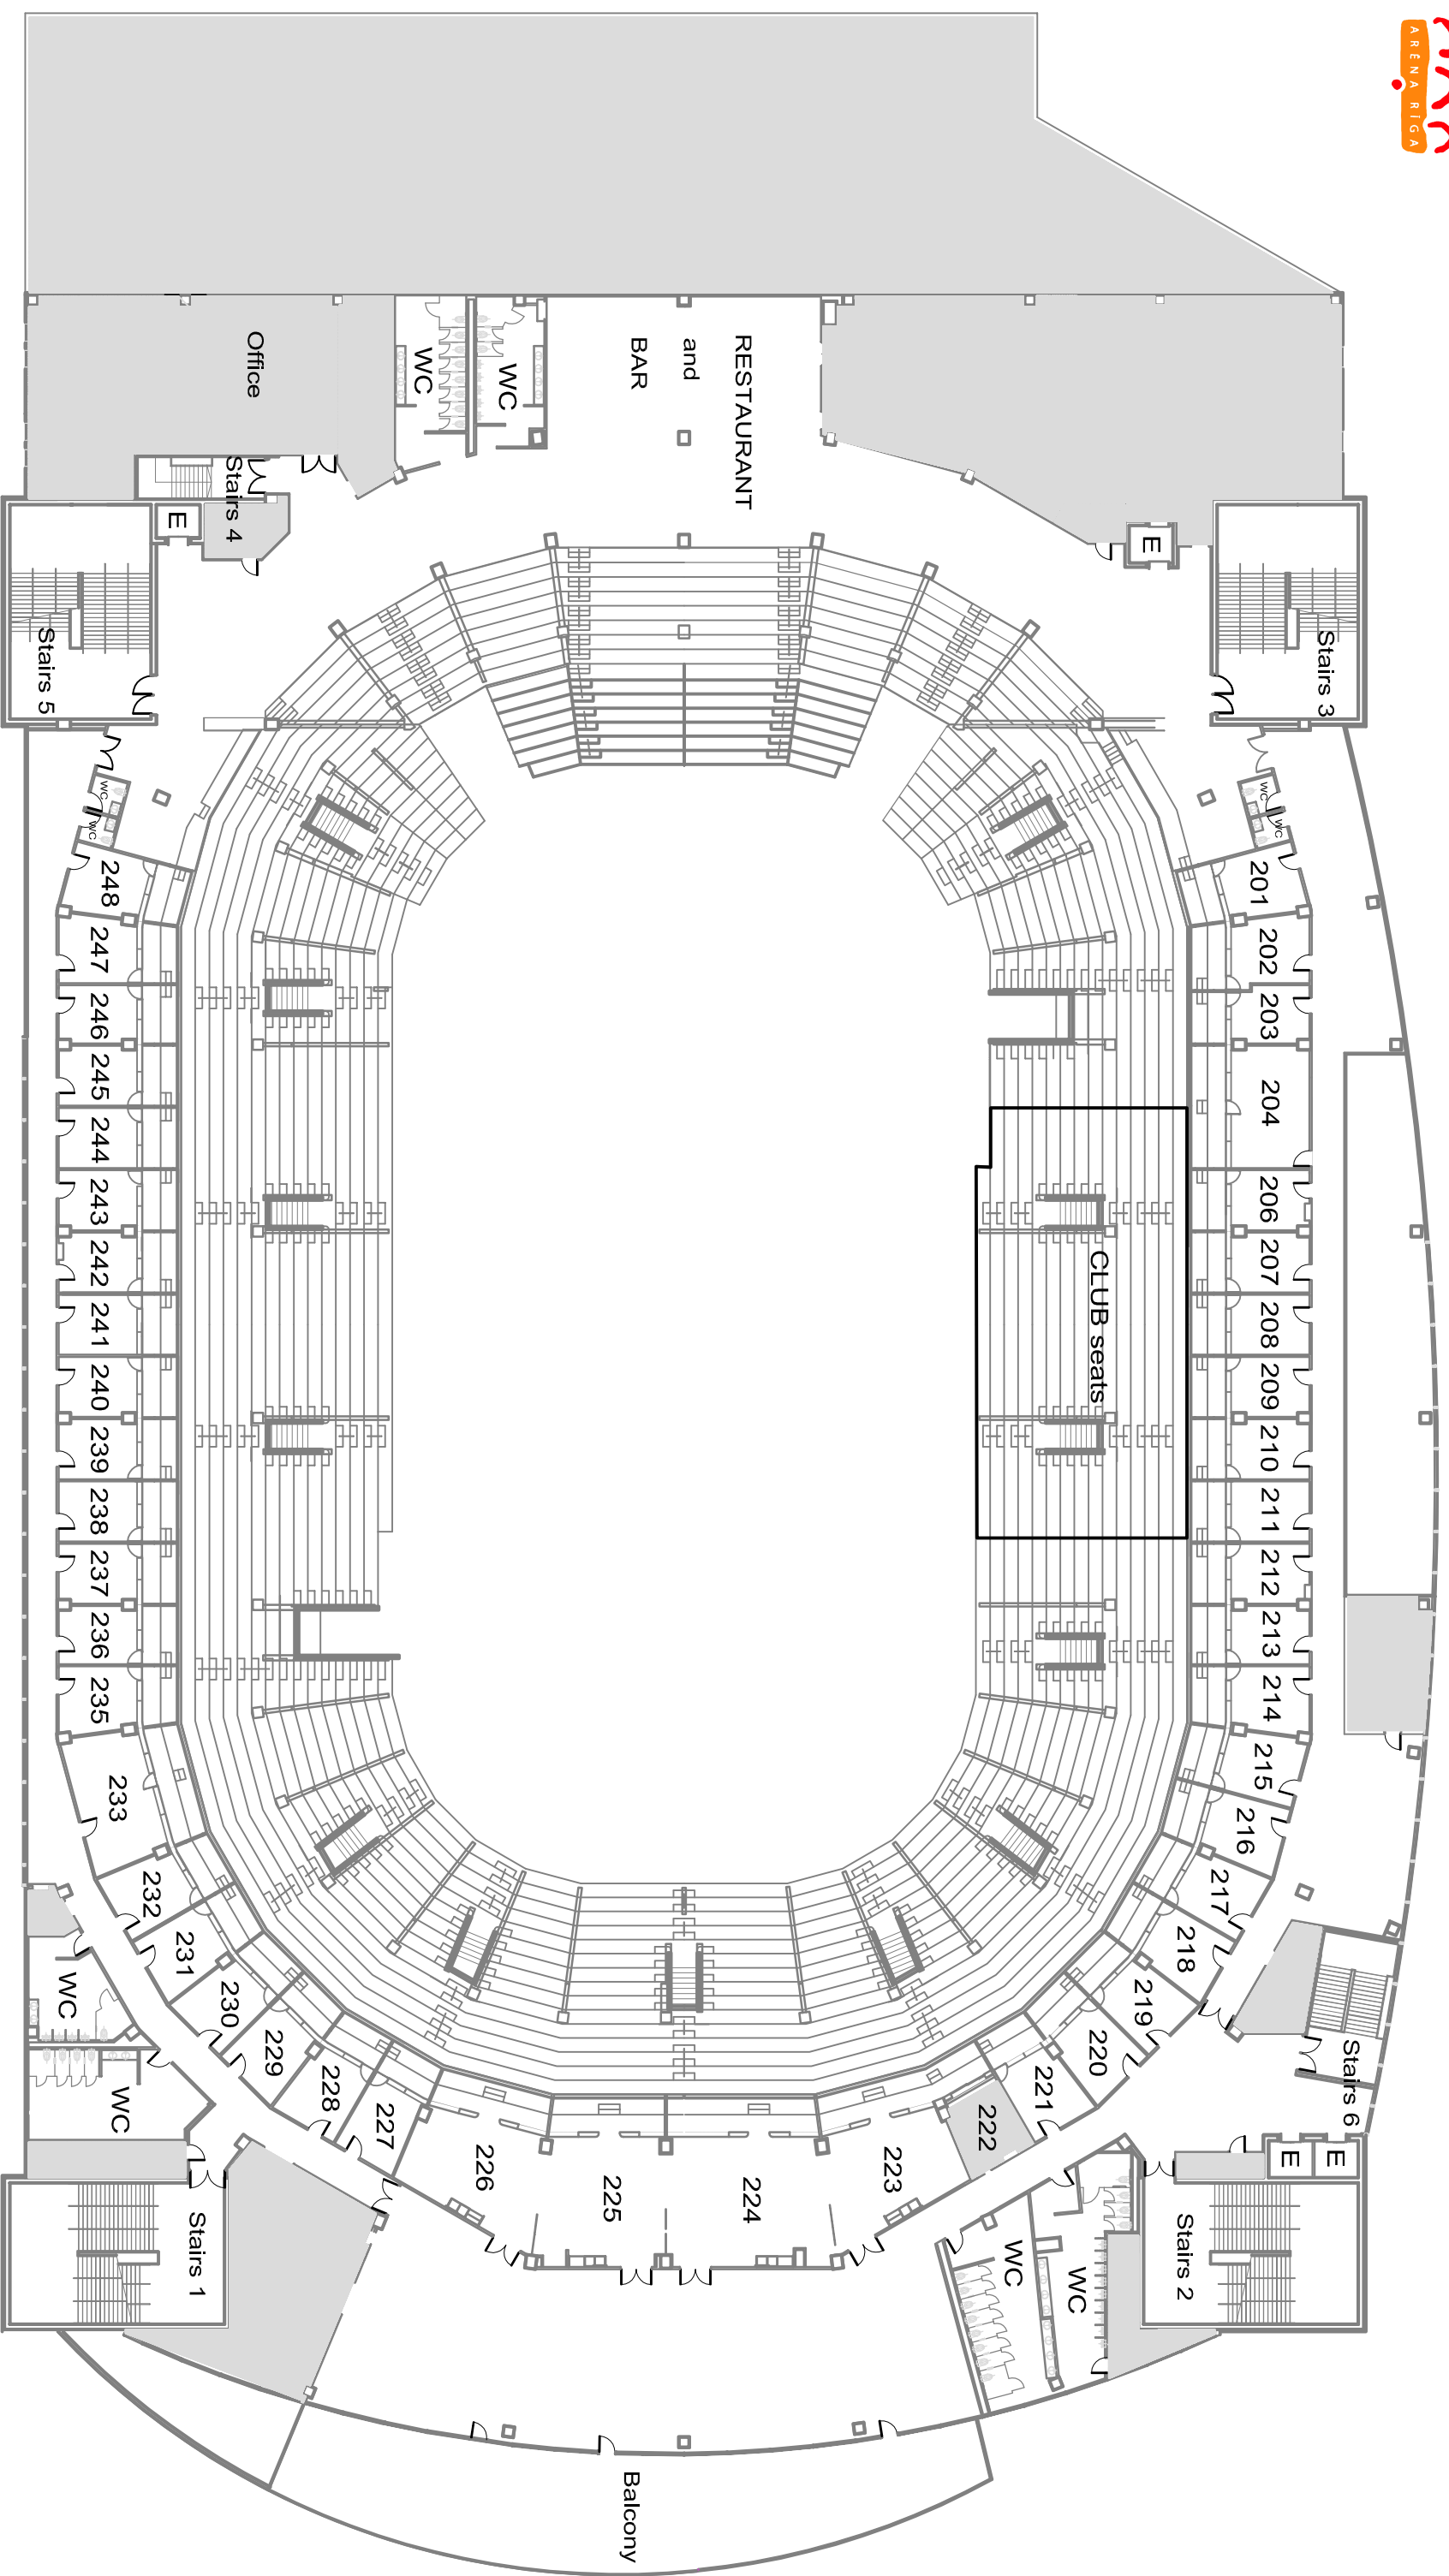

SUITE floor

2nd level

NOTES

- ⊗_{65A} - POWER SUPPLY
- E - Elevator
- ▒ - Technical premises
- * - SUITES' AREA ARE NOT THE PART OF LEASED PREMISES